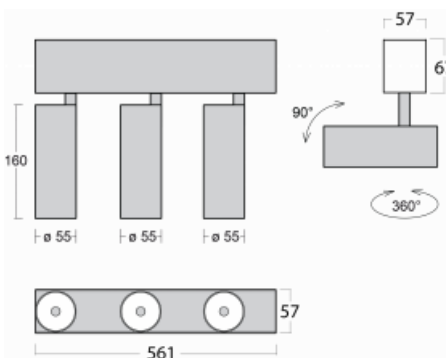

Luminaire

Lina60-S

04S-200F-30GDD/930, B

EPD®

You will appreciate the L-Click system on the Lina60-S luminaire with a direct light distribution, which effectively saves you both time and money. How? The module simply clicks into the profile, so a lot of work is saved during assembly. This solution also prevents the direct touch of the LED technology and lengthens its operating life. The Lina60-S lighting system can be assembled creating endless lines and a big variety of shapes. In addition to great power output, the luminaire also has a great price. It will find its use in commercial, social and public spaces.

Technical drawing

Type of installation	Recessed, Surface, Wall mounted, Suspended
Light distribution	Direct
Luminaire shape	Linear
Colour of the luminaires	Black
Material	Aluminium
Lifetime	L80/B20 50 000 hours
Warranty	5 years
Description of luminaires	Luminaire recessed/surface/wall mounted/suspended
Dimensions	561 mm × 57 mm × 67 mm
Light source	LED MODUL
Type of optical system	Reflector
Luminous flux*	1200 lm
Colour Temperature	3000 K warm white
Luminous efficacy	88 lm/W
MacAdam Light source	3
Colour rendering index	90
Beam angle	45°
UGR max. X=4H Y=8H, $\rho=70,50,20$	21.5

Curve

Luminaire power input* 40.8 W

Connection of the luminaires DALI

Electrical voltage 220-240V

Frequency 50/60Hz

⊕ CE IP 20

*±10 %

Downloads