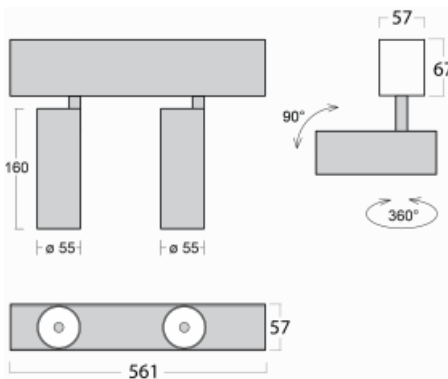

Luminaire

Lina60-S

04S-200F-20GGE/940, S

EPD[®]

You will appreciate the L-Click system on the Lina60-S luminaire with a direct light distribution, which effectively saves you both time and money. How? The module simply clicks into the profile, so a lot of work is saved during assembly. This solution also prevents the direct touch of the LED technology and lengthens its operating life. The Lina60-S lighting system can be assembled creating endless lines and a big variety of shapes. In addition to great power output, the luminaire also has a great price. It will find its use in commercial, social and public spaces.

Technical drawing

Type of installation	Recessed, Surface, Wall mounted, Suspended
Light distribution	Direct
Luminaire shape	Linear
Colour of the luminaires	Silver
Material	Aluminium
Lifetime	L80/B20 50 000 hours
Warranty	5 years
Description of luminaires	Luminaire recessed/surface/wall mounted/suspended
Dimensions	561 mm × 57 mm × 67 mm
Light source	LED MODUL
Type of optical system	Reflector
Luminous flux*	1750 lm
Colour Temperature	4000 K cool white
Luminous efficacy	88 lm/W
MacAdam Light source	3
Colour rendering index	90
Beam angle	45°
UGR max. X=4H Y=8H, $\rho=70,50,20$	22.8