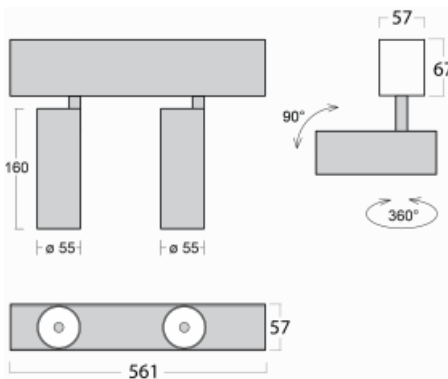

# Lina60-S

04S-200F-20GGE/940, S

**EPD<sup>®</sup>**

You will appreciate the L-Click system on the Lina60-S luminaire with a direct light distribution, which effectively saves you both time and money. How? The module simply clicks into the profile, so a lot of work is saved during assembly. This solution also prevents the direct touch of the LED technology and lengthens its operating life. The Lina60-S lighting system can be assembled creating endless lines and a big variety of shapes. In addition to great power output, the luminaire also has a great price. It will find its use in commercial, social and public spaces.

**Technical drawing**

Type of installation	Recessed, Surface, Wall mounted, Suspended
Light distribution	Direct
Luminaire shape	Linear
Colour of the luminaires	Silver
Material	Aluminium
Lifetime	L80/B20 50 000 hours
Warranty	60 months
Description of luminaires	Luminaire recessed/surface/wall mounted/suspended
Dimensions	561 mm × 57 mm × 67 mm
Light source	LED MODUL