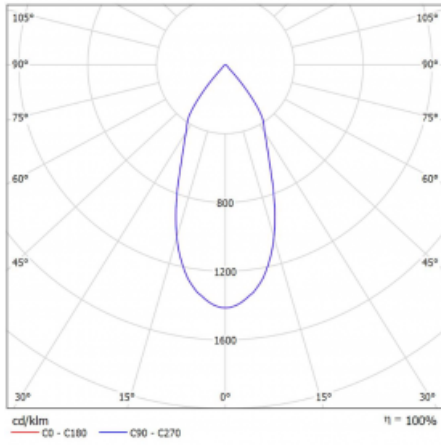

Curve

Luminaire power input 40 W ± 10 %

Connection of the luminaires Electronic ballast non-dimmable

Electrical voltage 220-240V

Frequency 50/60Hz

⊕ CE IP 20