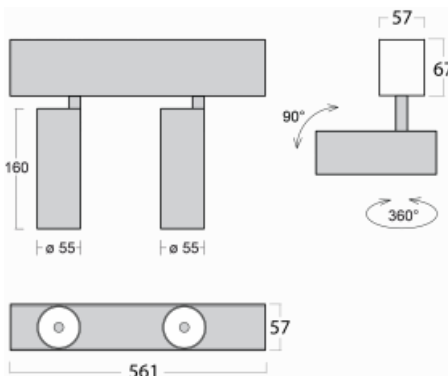

# Lina60-S

04S-200F-20GGE/930, W

EPD®

You will appreciate the L-Click system on the Lina60-S luminaire with a direct light distribution, which effectively saves you both time and money. How? The module simply clicks into the profile, so a lot of work is saved during assembly. This solution also prevents the direct touch of the LED technology and lengthens its operating life. The Lina60-S lighting system can be assembled creating endless lines and a big variety of shapes. In addition to great power output, the luminaire also has a great price. It will find its use in commercial, social and public spaces.

## Technical drawing

Type of installation	Recessed, Surface, Wall mounted, Suspended
Light distribution	Direct
Luminaire shape	Linear
Colour of the luminaires	White
Material	Aluminium
Lifetime	L80/B20 50 000 hours
Warranty	60 months
Description of luminaires	Luminaire recessed/surface/wall mounted/suspended
Dimensions	561 mm × 57 mm × 67 mm
Light source	LED MODUL