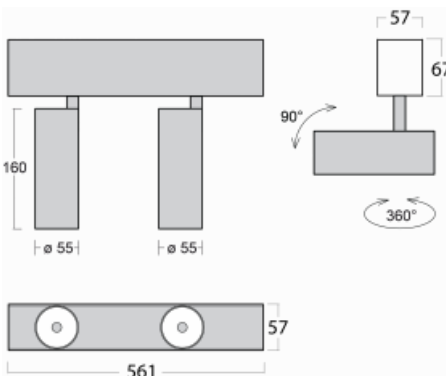

# Lina60-S

04S-200F-20GGE/930, B

EPD®

You will appreciate the L-Click system on the Lina60-S luminaire with a direct light distribution, which effectively saves you both time and money. How? The module simply clicks into the profile, so a lot of work is saved during assembly. This solution also prevents the direct touch of the LED technology and lengthens its operating life. The Lina60-S lighting system can be assembled creating endless lines and a big variety of shapes. In addition to great power output, the luminaire also has a great price. It will find its use in commercial, social and public spaces.

## Technical drawing

Type of installation	Recessed, Surface, Wall mounted, Suspended
Light distribution	Direct
Luminaire shape	Linear
Colour of the luminaires	Black
Material	Aluminium
Lifetime	L80/B20 50 000 hours
Warranty	5 years
Description of luminaires	Luminaire recessed/surface/wall mounted/suspended
Dimensions	561 mm × 57 mm × 67 mm
Light source	LED MODUL