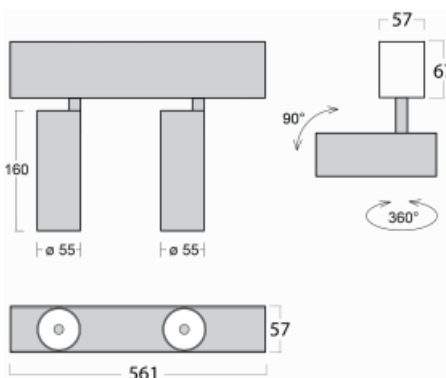

# Lina60-S

04S-200F-20GGD/940, W

EPD®

You will appreciate the L-Click system on the Lina60-S luminaire with a direct light distribution, which effectively saves you both time and money. How? The module simply clicks into the profile, so a lot of work is saved during assembly. This solution also prevents the direct touch of the LED technology and lengthens its operating life. The Lina60-S lighting system can be assembled creating endless lines and a big variety of shapes. In addition to great power output, the luminaire also has a great price. It will find its use in commercial, social and public spaces.

## Technical drawing

Type of installation	Recessed, Surface, Wall mounted, Suspended
Light distribution	Direct
Luminaire shape	Linear
Colour of the luminaires	White
Material	Aluminium
Lifetime	L80/B20 50 000 hours
Warranty	5 years
Description of luminaires	Luminaire recessed/surface/wall mounted/suspended
Dimensions	561 mm × 57 mm × 67 mm
Weight	2.6 kg
Light source	LED MODUL
Type of optical system	Reflector
Luminous flux*	1750 lm
Colour Temperature	4000 K cool white
Luminous efficacy	88 lm/W
MacAdam Light source	3
Colour rendering index	90
Beam angle	45°
UGR max. X=4H Y=8H, ρ=70,50,20	22.8