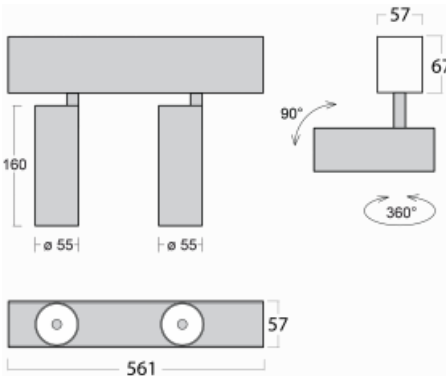

Luminaire

Lina60-S

04S-200F-20GGD/940, S

EPD®

You will appreciate the L-Click system on the Lina60-S luminaire with a direct light distribution, which effectively saves you both time and money. How? The module simply clicks into the profile, so a lot of work is saved during assembly. This solution also prevents the direct touch of the LED technology and lengthens its operating life. The Lina60-S lighting system can be assembled creating endless lines and a big variety of shapes. In addition to great power output, the luminaire also has a great price. It will find its use in commercial, social and public spaces.

Technical drawing

Type of installation	Recessed, Surface, Wall mounted, Suspended
Light distribution	Direct
Luminaire shape	Linear
Colour of the luminaires	Silver
Material	Aluminium
Lifetime	L80/B20 50 000 hours
Warranty	60 months
Description of luminaires	Luminaire recessed/surface/wall mounted/suspended
Dimensions	561 mm × 57 mm × 67 mm
Weight	2.6 kg
Light source	LED MODUL
Type of optical system	Reflector
Luminous flux	1750 lm ± 10 %
Colour Temperature	4000 K cool white
Luminous efficacy	88 lm/W
MacAdam Light source	3
Colour rendering index	90
Beam angle	45°
UGR max. X=4H Y=8H, ρ=70,50,20	22.8

Curve

Luminaire power input 40 W ± 10 %

Connection of the luminaires DALI dimmable

Electrical voltage 220-240V

Frequency 50/60Hz

⊕ CE IP 20

Downloads

Installation instructions

00-00357, K
cable 5x0,75 6000mm

00-00363, K
cable 5x1,5 2000mm

00-00364, K
cable 5x1,5 4000mm

00-00365, K
cable 5x1,5 6000mm

00-00366, K
cable 7x0,75 2000mm

00-00367, K
cable 7x0,75 4000mm

00-00368, K
cable 7x0,75 6000mm