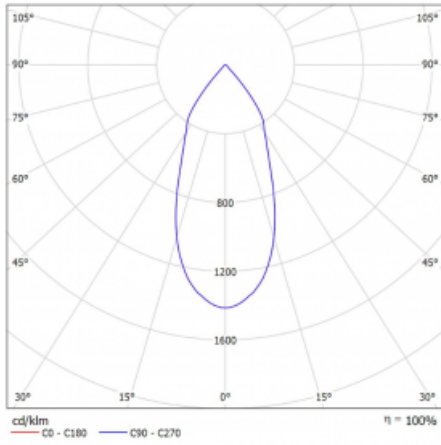

Curve

Luminaire power input* 40 W

Connection of the luminaires DALI

Electrical voltage 220-240V

Frequency 50/60Hz

⊕ CE IP 20

*±10 %