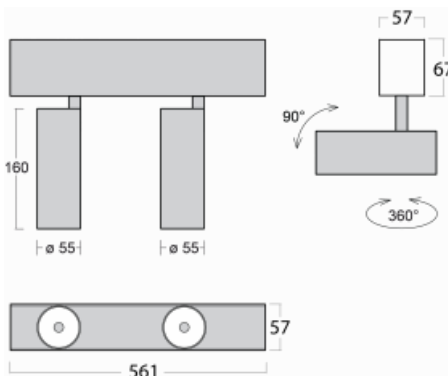

Luminaire

Lina60-S

04S-200F-20GGD/940, S

EPD[®]

You will appreciate the L-Click system on the Lina60-S luminaire with a direct light distribution, which effectively saves you both time and money. How? The module simply clicks into the profile, so a lot of work is saved during assembly. This solution also prevents the direct touch of the LED technology and lengthens its operating life. The Lina60-S lighting system can be assembled creating endless lines and a big variety of shapes. In addition to great power output, the luminaire also has a great price. It will find its use in commercial, social and public spaces.

Technical drawing

Type of installation	Recessed, Surface, Wall mounted, Suspended
Light distribution	Direct
Luminaire shape	Linear
Colour of the luminaires	Silver
Material	Aluminium
Lifetime	L80/B20 50 000 hours
Warranty	5 years
Description of luminaires	Luminaire recessed/surface/wall mounted/suspended
Dimensions	561 mm × 57 mm × 67 mm
Weight	2.6 kg
Light source	LED MODUL
Type of optical system	Reflector
Luminous flux*	1750 lm
Colour Temperature	4000 K cool white
Luminous efficacy	88 lm/W
MacAdam Light source	3
Colour rendering index	90
Beam angle	45°
UGR max. X=4H Y=8H, $\rho=70,50,20$	22.8

Curve

Luminaire power input* 40 W

Connection of the luminaires DALI

Electrical voltage 220-240V

Frequency 50/60Hz

⊕ CE IP 20

*±10 %

Downloads