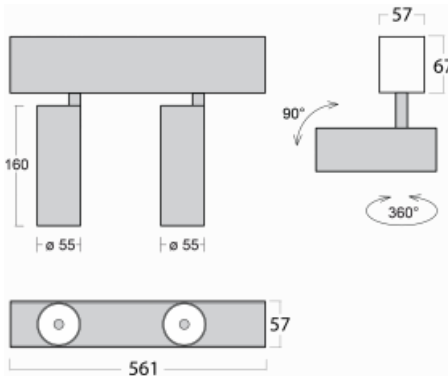

Luminaire

Lina60-S

04S-200F-20GGD/930, S

EPD®

You will appreciate the L-Click system on the Lina60-S luminaire with a direct light distribution, which effectively saves you both time and money. How? The module simply clicks into the profile, so a lot of work is saved during assembly. This solution also prevents the direct touch of the LED technology and lengthens its operating life. The Lina60-S lighting system can be assembled creating endless lines and a big variety of shapes. In addition to great power output, the luminaire also has a great price. It will find its use in commercial, social and public spaces.

Technical drawing

Type of installation	Recessed, Surface, Wall mounted, Suspended
Light distribution	Direct
Luminaire shape	Linear
Colour of the luminaires	Silver
Material	Aluminium
Lifetime	L80/B20 50 000 hours
Warranty	60 months
Description of luminaires	Luminaire recessed/surface/wall mounted/suspended
Dimensions	561 mm × 57 mm × 67 mm
Light source	LED MODUL