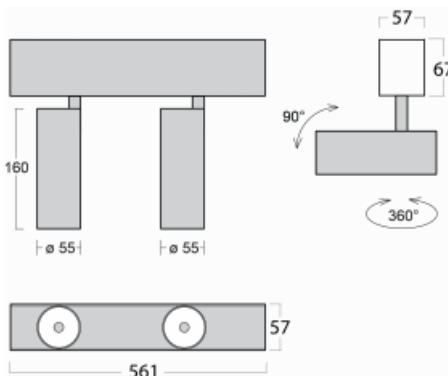

# Lina60-S

04S-200F-20GDE/940, S

**EPD<sup>®</sup>**

You will appreciate the L-Click system on the Lina60-S luminaire with a direct light distribution, which effectively saves you both time and money. How? The module simply clicks into the profile, so a lot of work is saved during assembly. This solution also prevents the direct touch of the LED technology and lengthens its operating life. The Lina60-S lighting system can be assembled creating endless lines and a big variety of shapes. In addition to great power output, the luminaire also has a great price. It will find its use in commercial, social and public spaces.

**Technical drawing**

Type of installation	Recessed, Surface, Wall mounted, Suspended
Light distribution	Direct
Luminaire shape	Linear
Colour of the luminaires	Silver
Material	Aluminium
Lifetime	L80/B20 50 000 hours
Warranty	60 months
Description of luminaires	Luminaire recessed/surface/wall mounted/suspended
Dimensions	561 mm × 57 mm × 67 mm
Light source	LED MODUL