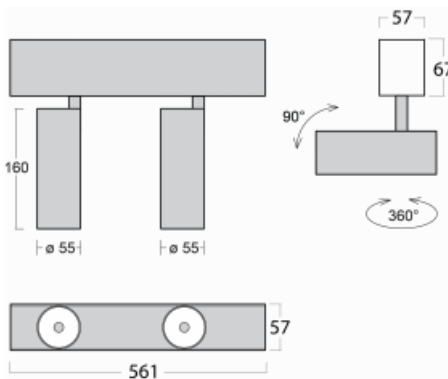

Luminaire

Lina60-S

04S-200F-20GDE/940, S

EPD®

You will appreciate the L-Click system on the Lina60-S luminaire with a direct light distribution, which effectively saves you both time and money. How? The module simply clicks into the profile, so a lot of work is saved during assembly. This solution also prevents the direct touch of the LED technology and lengthens its operating life. The Lina60-S lighting system can be assembled creating endless lines and a big variety of shapes. In addition to great power output, the luminaire also has a great price. It will find its use in commercial, social and public spaces.

Technical drawing

Type of installation	Recessed, Surface, Wall mounted, Suspended
Light distribution	Direct
Luminaire shape	Linear
Colour of the luminaires	Silver
Material	Aluminium
Lifetime	L80/B20 50 000 hours
Warranty	5 years
Description of luminaires	Luminaire recessed/surface/wall mounted/suspended
Dimensions	561 mm × 57 mm × 67 mm
Light source	LED MODUL