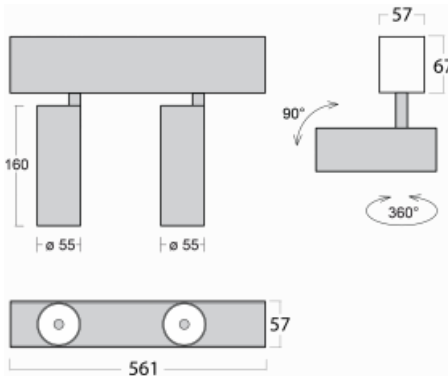

Luminaire

Lina60-S

04S-200F-20GDE/940, B

EPD®

You will appreciate the L-Click system on the Lina60-S luminaire with a direct light distribution, which effectively saves you both time and money. How? The module simply clicks into the profile, so a lot of work is saved during assembly. This solution also prevents the direct touch of the LED technology and lengthens its operating life. The Lina60-S lighting system can be assembled creating endless lines and a big variety of shapes. In addition to great power output, the luminaire also has a great price. It will find its use in commercial, social and public spaces.

Technical drawing

Type of installation Recessed, Surface, Wall mounted, Suspended

Light distribution Direct

Luminaire shape Linear

Colour of the luminaires Black

Material Aluminium

Lifetime L80/B20 50 000 hours

Warranty 5 years

Description of luminaires Luminaire recessed/surface/wall mounted/suspended

Dimensions 561 mm × 57 mm × 67 mm

Light source LED MODUL

Type of optical system Reflector

Luminous flux* 1250 lm