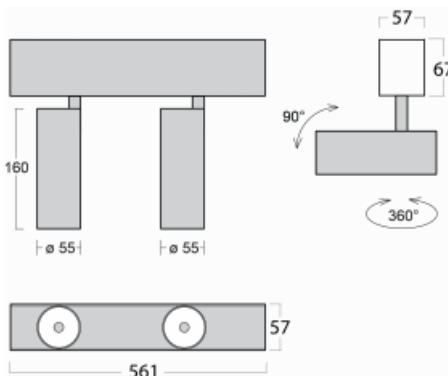

Luminaire

Lina60-S

04S-200F-20GDD/940, W

EPD[®]

You will appreciate the L-Click system on the Lina60-S luminaire with a direct light distribution, which effectively saves you both time and money. How? The module simply clicks into the profile, so a lot of work is saved during assembly. This solution also prevents the direct touch of the LED technology and lengthens its operating life. The Lina60-S lighting system can be assembled creating endless lines and a big variety of shapes. In addition to great power output, the luminaire also has a great price. It will find its use in commercial, social and public spaces.

Technical drawing

Type of installation	Recessed, Surface, Wall mounted, Suspended
Light distribution	Direct
Luminaire shape	Linear
Colour of the luminaires	White
Material	Aluminium
Lifetime	L80/B20 50 000 hours
Warranty	60 months
Description of luminaires	Luminaire recessed/surface/wall mounted/suspended
Dimensions	561 mm × 57 mm × 67 mm
Light source	LED MODUL
Type of optical system	Reflector
Luminous flux	1250 lm ± 10 %
Colour Temperature	4000 K cool white
Luminous efficacy	92 lm/W
MacAdam Light source	3
Colour rendering index	90
Beam angle	45°
UGR max. X=4H Y=8H, $\rho=70,50,20$	21.7

Curve

Luminaire power input 27.2 W ± 10 %

Connection of the luminaires DALI dimmable

Electrical voltage 220-240V

Frequency 50/60Hz

⊕ CE IP 20

Downloads

Installation instructions