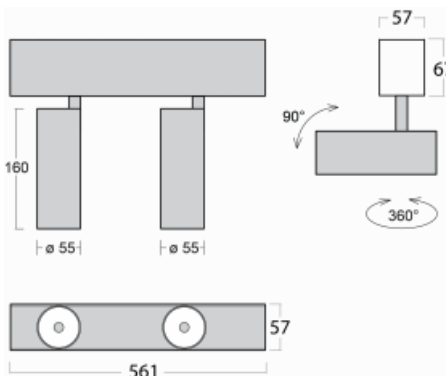

Luminaire

Lina60-S

04S-200F-20GDD/940, B

EPD®

You will appreciate the L-Click system on the Lina60-S luminaire with a direct light distribution, which effectively saves you both time and money. How? The module simply clicks into the profile, so a lot of work is saved during assembly. This solution also prevents the direct touch of the LED technology and lengthens its operating life. The Lina60-S lighting system can be assembled creating endless lines and a big variety of shapes. In addition to great power output, the luminaire also has a great price. It will find its use in commercial, social and public spaces.

Technical drawing

Type of installation	Recessed, Surface, Wall mounted, Suspended
Light distribution	Direct
Luminaire shape	Linear
Colour of the luminaires	Black
Material	Aluminium
Lifetime	L80/B20 50 000 hours
Warranty	60 months
Description of luminaires	Luminaire recessed/surface/wall mounted/suspended
Dimensions	561 mm × 57 mm × 67 mm
Light source	LED MODUL
Type of optical system	Reflector
Luminous flux	1250 lm ± 10 %
Colour Temperature	4000 K cool white
Luminous efficacy	92 lm/W
MacAdam Light source	3
Colour rendering index	90
Beam angle	45°
UGR max. X=4H Y=8H, $\rho=70,50,20$	21.7

Curve

Luminaire power input 27.2 W ± 10 %

Connection of the luminaires DALI dimmable

Electrical voltage 220-240V

Frequency 50/60Hz

⊕ CE IP 20

Downloads

Installation instructions