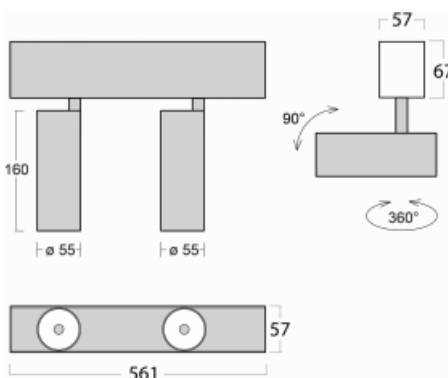

Luminaire

Lina60-S

04S-200F-20GDD/930, W

EPD®

You will appreciate the L-Click system on the Lina60-S luminaire with a direct light distribution, which effectively saves you both time and money. How? The module simply clicks into the profile, so a lot of work is saved during assembly. This solution also prevents the direct touch of the LED technology and lengthens its operating life. The Lina60-S lighting system can be assembled creating endless lines and a big variety of shapes. In addition to great power output, the luminaire also has a great price. It will find its use in commercial, social and public spaces.

Technical drawing

Type of installation	Recessed, Surface, Wall mounted, Suspended
Light distribution	Direct
Luminaire shape	Linear
Colour of the luminaires	White
Material	Aluminium
Lifetime	L80/B20 50 000 hours
Warranty	60 months
Description of luminaires	Luminaire recessed/surface/wall mounted/suspended
Dimensions	561 mm × 57 mm × 67 mm
Light source	LED MODUL
Type of optical system	Reflector
Luminous flux	1200 lm ± 10 %
Colour Temperature	3000 K warm white
Luminous efficacy	88 lm/W
MacAdam Light source	3
Colour rendering index	90
Beam angle	45°
UGR max. X=4H Y=8H, $\rho=70,50,20$	21.5

Curve

Luminaire power input 27.2 W \pm 10 %

Connection of the luminaires DALI dimmable

Electrical voltage 220-240V

Frequency 50/60Hz

⊕ CE IP 20

Downloads

Installation instructions