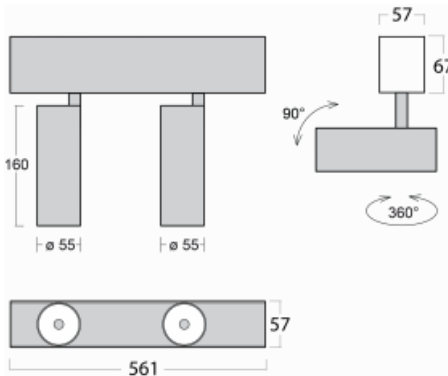

# Lina60-S

04S-200F-20GDD/930, S

EPD®

You will appreciate the L-Click system on the Lina60-S luminaire with a direct light distribution, which effectively saves you both time and money. How? The module simply clicks into the profile, so a lot of work is saved during assembly. This solution also prevents the direct touch of the LED technology and lengthens its operating life. The Lina60-S lighting system can be assembled creating endless lines and a big variety of shapes. In addition to great power output, the luminaire also has a great price. It will find its use in commercial, social and public spaces.

## Technical drawing

Type of installation	Recessed, Surface, Wall mounted, Suspended
Light distribution	Direct
Luminaire shape	Linear
Colour of the luminaires	Silver
Material	Aluminium
Lifetime	L80/B20 50 000 hours
Warranty	60 months
Description of luminaires	Luminaire recessed/surface/wall mounted/suspended
Dimensions	561 mm × 57 mm × 67 mm
Light source	LED MODUL