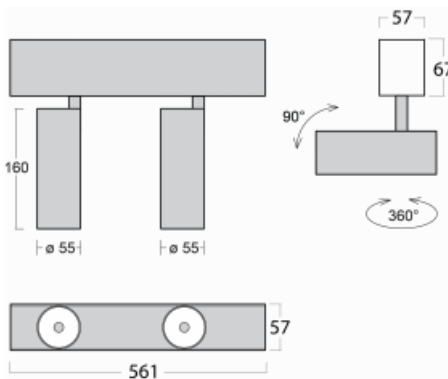

Luminaire

Lina60-S

04S-200F-20GDD/930, B

EPD®

You will appreciate the L-Click system on the Lina60-S luminaire with a direct light distribution, which effectively saves you both time and money. How? The module simply clicks into the profile, so a lot of work is saved during assembly. This solution also prevents the direct touch of the LED technology and lengthens its operating life. The Lina60-S lighting system can be assembled creating endless lines and a big variety of shapes. In addition to great power output, the luminaire also has a great price. It will find its use in commercial, social and public spaces.

Technical drawing

Type of installation	Recessed, Surface, Wall mounted, Suspended
Light distribution	Direct
Luminaire shape	Linear
Colour of the luminaires	Black
Material	Aluminium
Lifetime	L80/B20 50 000 hours
Warranty	60 months
Description of luminaires	Luminaire recessed/surface/wall mounted/suspended
Dimensions	561 mm × 57 mm × 67 mm
Light source	LED MODUL
Type of optical system	Reflector
Luminous flux	1200 lm ± 10 %
Colour Temperature	3000 K warm white
Luminous efficacy	88 lm/W
MacAdam Light source	3
Colour rendering index	90
Beam angle	45°
UGR max. X=4H Y=8H, $\rho=70,50,20$	21.5

Curve

Luminaire power input 27.2 W \pm 10 %

Connection of the luminaires DALI dimmable

Electrical voltage 220-240V

Frequency 50/60Hz

⊕ CE IP 20

Downloads

Installation instructions