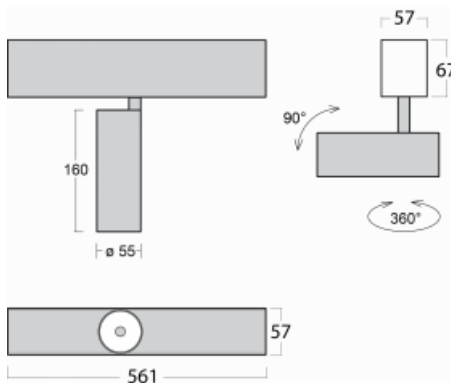

Luminaire

Lina60-S

04S-200F-10GGE/940, W

EPD®

You will appreciate the L-Click system on the Lina60-S luminaire with a direct light distribution, which effectively saves you both time and money. How? The module simply clicks into the profile, so a lot of work is saved during assembly. This solution also prevents the direct touch of the LED technology and lengthens its operating life. The Lina60-S lighting system can be assembled creating endless lines and a big variety of shapes. In addition to great power output, the luminaire also has a great price. It will find its use in commercial, social and public spaces.

Technical drawing

Type of installation	Recessed, Surface, Wall mounted, Suspended
Light distribution	Direct
Luminaire shape	Linear
Colour of the luminaires	White
Material	Aluminium
Lifetime	L80/B20 50 000 hours
Warranty	5 years
Description of luminaires	Luminaire recessed/surface/wall mounted/suspended
Dimensions	561 mm × 57 mm × 67 mm
Light source	LED MODUL
Type of optical system	Reflector
Luminous flux*	1750 lm
Colour Temperature	4000 K cool white
Luminous efficacy	88 lm/W
MacAdam Light source	3
Colour rendering index	90
Beam angle	45°
UGR max. X=4H Y=8H, $\rho=70,50,20$	22.8