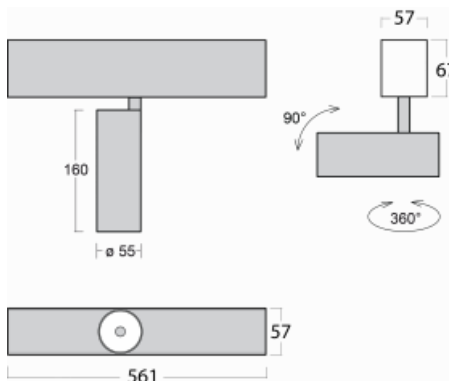

Luminaire

Lina60-S

04S-200F-10GGE/940, W

EPD®

You will appreciate the L-Click system on the Lina60-S luminaire with a direct light distribution, which effectively saves you both time and money. How? The module simply clicks into the profile, so a lot of work is saved during assembly. This solution also prevents the direct touch of the LED technology and lengthens its operating life. The Lina60-S lighting system can be assembled creating endless lines and a big variety of shapes. In addition to great power output, the luminaire also has a great price. It will find its use in commercial, social and public spaces.

Technical drawing

Type of installation	Recessed, Surface, Wall mounted, Suspended
Light distribution	Direct
Luminaire shape	Linear
Colour of the luminaires	White
Material	Aluminium
Lifetime	L80/B20 50 000 hours
Warranty	60 months
Description of luminaires	Luminaire recessed/surface/wall mounted/suspended
Dimensions	561 mm × 57 mm × 67 mm
Light source	LED MODUL
Type of optical system	Reflector
Luminous flux	1750 lm ± 10 %
Colour Temperature	4000 K cool white
Luminous efficacy	88 lm/W
MacAdam Light source	3
Colour rendering index	90
Beam angle	45°
UGR max. X=4H Y=8H, $\rho=70,50,20$	22.8