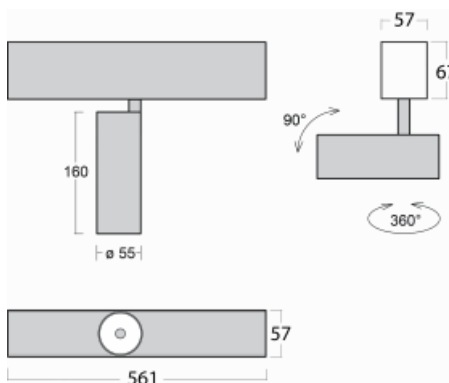

Luminaire

Lina60-S

04S-200F-10GGE/940, B

EPD®

You will appreciate the L-Click system on the Lina60-S luminaire with a direct light distribution, which effectively saves you both time and money. How? The module simply clicks into the profile, so a lot of work is saved during assembly. This solution also prevents the direct touch of the LED technology and lengthens its operating life. The Lina60-S lighting system can be assembled creating endless lines and a big variety of shapes. In addition to great power output, the luminaire also has a great price. It will find its use in commercial, social and public spaces.

Technical drawing

Type of installation	Recessed, Surface, Wall mounted, Suspended
Light distribution	Direct
Luminaire shape	Linear
Colour of the luminaires	Black
Material	Aluminium
Lifetime	L80/B20 50 000 hours
Warranty	5 years
Description of luminaires	Luminaire recessed/surface/wall mounted/suspended
Dimensions	561 mm × 57 mm × 67 mm
Light source	LED MODUL
Type of optical system	Reflector
Luminous flux*	1750 lm
Colour Temperature	4000 K cool white
Luminous efficacy	88 lm/W
MacAdam Light source	3
Colour rendering index	90
Beam angle	45°
UGR max. X=4H Y=8H, $\rho=70,50,20$	22.8