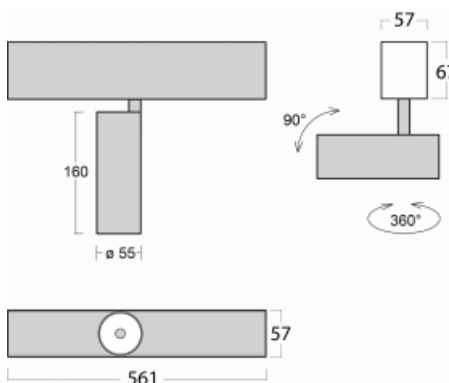

Luminaire

Lina60-S

04S-200F-10GGE/930, W

EPD[®]

You will appreciate the L-Click system on the Lina60-S luminaire with a direct light distribution, which effectively saves you both time and money. How? The module simply clicks into the profile, so a lot of work is saved during assembly. This solution also prevents the direct touch of the LED technology and lengthens its operating life. The Lina60-S lighting system can be assembled creating endless lines and a big variety of shapes. In addition to great power output, the luminaire also has a great price. It will find its use in commercial, social and public spaces.

Technical drawing

Type of installation	Recessed, Surface, Wall mounted, Suspended
Light distribution	Direct
Luminaire shape	Linear
Colour of the luminaires	White
Material	Aluminium
Lifetime	L80/B20 50 000 hours
Warranty	60 months
Description of luminaires	Luminaire recessed/surface/wall mounted/suspended
Dimensions	561 mm × 57 mm × 67 mm
Light source	LED MODUL
Type of optical system	Reflector
Luminous flux	1650 lm ± 10 %
Colour Temperature	3000 K warm white
Luminous efficacy	83 lm/W
MacAdam Light source	3
Colour rendering index	90
Beam angle	45°
UGR max. X=4H Y=8H, $\rho=70,50,20$	22.6