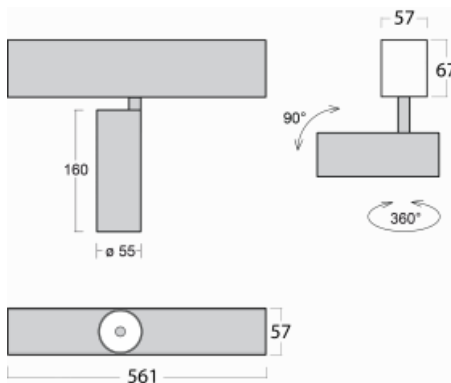

Luminaire

Lina60-S

04S-200F-10GGE/930, S

EPD®

You will appreciate the L-Click system on the Lina60-S luminaire with a direct light distribution, which effectively saves you both time and money. How? The module simply clicks into the profile, so a lot of work is saved during assembly. This solution also prevents the direct touch of the LED technology and lengthens its operating life. The Lina60-S lighting system can be assembled creating endless lines and a big variety of shapes. In addition to great power output, the luminaire also has a great price. It will find its use in commercial, social and public spaces.

Technical drawing

Type of installation	Recessed, Surface, Wall mounted, Suspended
Light distribution	Direct
Luminaire shape	Linear
Colour of the luminaires	Silver
Material	Aluminium
Lifetime	L80/B20 50 000 hours
Warranty	60 months
Description of luminaires	Luminaire recessed/surface/wall mounted/suspended
Dimensions	561 mm × 57 mm × 67 mm
Light source	LED MODUL
Type of optical system	Reflector
Luminous flux	1650 lm ± 10 %
Colour Temperature	3000 K warm white
Luminous efficacy	83 lm/W
MacAdam Light source	3
Colour rendering index	90
Beam angle	45°
UGR max. X=4H Y=8H, ρ=70,50,20	22.6