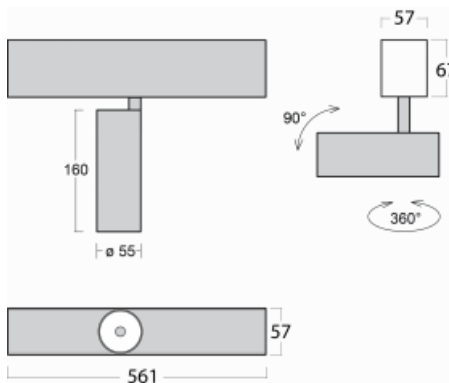

Luminaire

Lina60-S

04S-200F-10GGE/930, B

EPD®

You will appreciate the L-Click system on the Lina60-S luminaire with a direct light distribution, which effectively saves you both time and money. How? The module simply clicks into the profile, so a lot of work is saved during assembly. This solution also prevents the direct touch of the LED technology and lengthens its operating life. The Lina60-S lighting system can be assembled creating endless lines and a big variety of shapes. In addition to great power output, the luminaire also has a great price. It will find its use in commercial, social and public spaces.

Technical drawing

Type of installation	Recessed, Surface, Wall mounted, Suspended
Light distribution	Direct
Luminaire shape	Linear
Colour of the luminaires	Black
Material	Aluminium
Lifetime	L80/B20 50 000 hours
Warranty	60 months
Description of luminaires	Luminaire recessed/surface/wall mounted/suspended
Dimensions	561 mm × 57 mm × 67 mm
Light source	LED MODUL
Type of optical system	Reflector
Luminous flux	1650 lm ± 10 %
Colour Temperature	3000 K warm white
Luminous efficacy	83 lm/W
MacAdam Light source	3
Colour rendering index	90
Beam angle	45°
UGR max. X=4H Y=8H, $\rho=70,50,20$	22.6