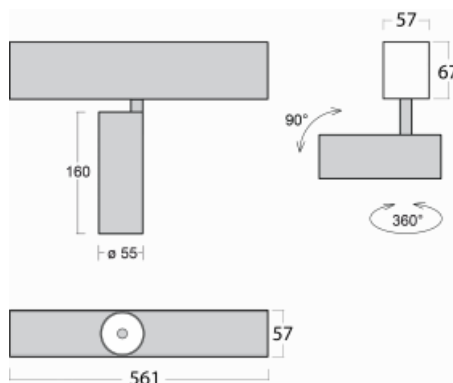

Luminaire

Lina60-S

04S-200F-10GGE/930, B

EPD[®]

You will appreciate the L-Click system on the Lina60-S luminaire with a direct light distribution, which effectively saves you both time and money. How? The module simply clicks into the profile, so a lot of work is saved during assembly. This solution also prevents the direct touch of the LED technology and lengthens its operating life. The Lina60-S lighting system can be assembled creating endless lines and a big variety of shapes. In addition to great power output, the luminaire also has a great price. It will find its use in commercial, social and public spaces.

Technical drawing

Type of installation Recessed, Surface, Wall mounted, Suspended

Light distribution Direct

Luminaire shape Linear

Colour of the luminaires Black

Material Aluminium

Lifetime L80/B20 50 000 hours

Warranty 5 years

Description of luminaires Luminaire recessed/surface/wall mounted/suspended

Dimensions 561 mm × 57 mm × 67 mm

Light source LED MODUL

Type of optical system Reflector

Luminous flux* 1650 lm