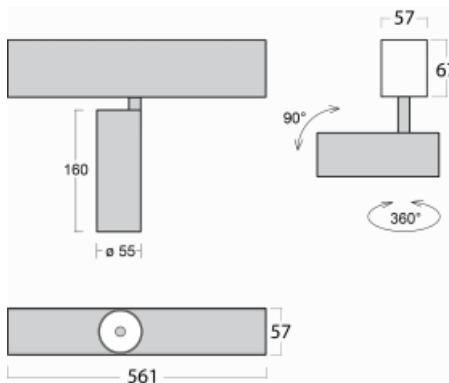

Luminaire

Lina60-S

04S-200F-10GGD/940, W

EPD®

You will appreciate the L-Click system on the Lina60-S luminaire with a direct light distribution, which effectively saves you both time and money. How? The module simply clicks into the profile, so a lot of work is saved during assembly. This solution also prevents the direct touch of the LED technology and lengthens its operating life. The Lina60-S lighting system can be assembled creating endless lines and a big variety of shapes. In addition to great power output, the luminaire also has a great price. It will find its use in commercial, social and public spaces.

Technical drawing

Type of installation	Recessed, Surface, Wall mounted, Suspended
Light distribution	Direct
Luminaire shape	Linear
Colour of the luminaires	White
Material	Aluminium
Lifetime	L80/B20 50 000 hours
Warranty	60 months
Description of luminaires	Luminaire recessed/surface/wall mounted/suspended
Dimensions	561 mm × 57 mm × 67 mm
Weight	2.28 kg
Light source	LED MODUL
Type of optical system	Reflector
Luminous flux	1750 lm ± 10 %
Colour Temperature	4000 K cool white
Luminous efficacy	88 lm/W
MacAdam Light source	3
Colour rendering index	90
Beam angle	45°
UGR max. X=4H Y=8H, $\rho=70,50,20$	22.8