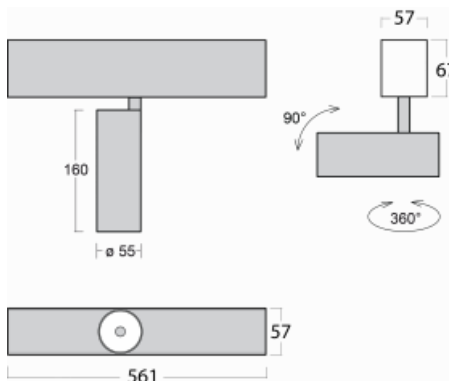

Luminaire

Lina60-S

04S-200F-10GGD/940, S

EPD®

You will appreciate the L-Click system on the Lina60-S luminaire with a direct light distribution, which effectively saves you both time and money. How? The module simply clicks into the profile, so a lot of work is saved during assembly. This solution also prevents the direct touch of the LED technology and lengthens its operating life. The Lina60-S lighting system can be assembled creating endless lines and a big variety of shapes. In addition to great power output, the luminaire also has a great price. It will find its use in commercial, social and public spaces.

Technical drawing

Type of installation	Recessed, Surface, Wall mounted, Suspended
Light distribution	Direct
Luminaire shape	Linear
Colour of the luminaires	Silver
Material	Aluminium
Lifetime	L80/B20 50 000 hours
Warranty	5 years
Description of luminaires	Luminaire recessed/surface/wall mounted/suspended
Dimensions	561 mm × 57 mm × 67 mm
Weight	2.28 kg
Light source	LED MODUL
Type of optical system	Reflector
Luminous flux*	1750 lm
Colour Temperature	4000 K cool white
Luminous efficacy	88 lm/W
MacAdam Light source	3
Colour rendering index	90
Beam angle	45°
UGR max. X=4H Y=8H, $\rho=70,50,20$	22.8