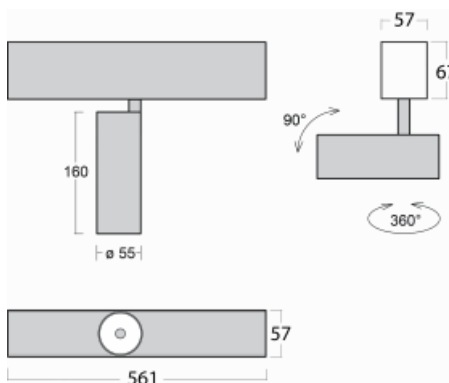

# Lina60-S

04S-200F-10GGD/940, B

**EPD<sup>®</sup>**

You will appreciate the L-Click system on the Lina60-S luminaire with a direct light distribution, which effectively saves you both time and money. How? The module simply clicks into the profile, so a lot of work is saved during assembly. This solution also prevents the direct touch of the LED technology and lengthens its operating life. The Lina60-S lighting system can be assembled creating endless lines and a big variety of shapes. In addition to great power output, the luminaire also has a great price. It will find its use in commercial, social and public spaces.

**Technical drawing**

Type of installation	Recessed, Surface, Wall mounted, Suspended
Light distribution	Direct
Luminaire shape	Linear
Colour of the luminaires	Black
Material	Aluminium
Lifetime	L80/B20 50 000 hours
Warranty	60 months
Description of luminaires	Luminaire recessed/surface/wall mounted/suspended
Dimensions	561 mm × 57 mm × 67 mm
Weight	2.28 kg
Light source	LED MODUL
Type of optical system	Reflector
Luminous flux	1750 lm ± 10 %
Colour Temperature	4000 K cool white
Luminous efficacy	88 lm/W
MacAdam Light source	3
Colour rendering index	90
Beam angle	45°
UGR max. X=4H Y=8H, ρ=70,50,20	22.8