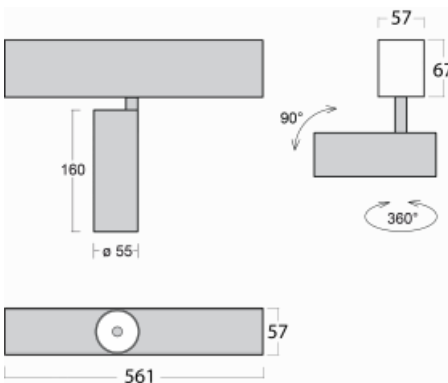

Luminaire

Lina60-S

04S-200F-10GGD/940, B

EPD[®]

You will appreciate the L-Click system on the Lina60-S luminaire with a direct light distribution, which effectively saves you both time and money. How? The module simply clicks into the profile, so a lot of work is saved during assembly. This solution also prevents the direct touch of the LED technology and lengthens its operating life. The Lina60-S lighting system can be assembled creating endless lines and a big variety of shapes. In addition to great power output, the luminaire also has a great price. It will find its use in commercial, social and public spaces.

Technical drawing

Type of installation	Recessed, Surface, Wall mounted, Suspended
Light distribution	Direct
Luminaire shape	Linear
Colour of the luminaires	Black
Material	Aluminium
Lifetime	L80/B20 50 000 hours
Warranty	5 years
Description of luminaires	Luminaire recessed/surface/wall mounted/suspended
Dimensions	561 mm × 57 mm × 67 mm
Weight	2.28 kg
Light source	LED MODUL
Type of optical system	Reflector
Luminous flux*	1750 lm
Colour Temperature	4000 K cool white
Luminous efficacy	88 lm/W
MacAdam Light source	3
Colour rendering index	90
Beam angle	45°
UGR max. X=4H Y=8H, ρ=70,50,20	22.8