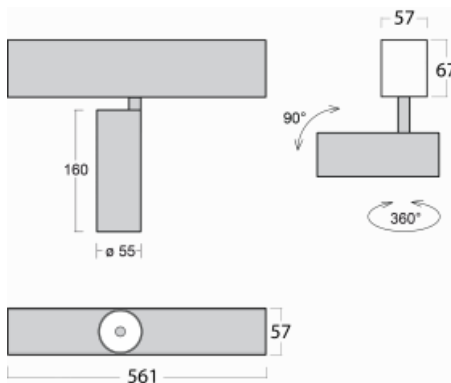

Luminaire

Lina60-S

04S-200F-10GGD/930, B

EPD®

You will appreciate the L-Click system on the Lina60-S luminaire with a direct light distribution, which effectively saves you both time and money. How? The module simply clicks into the profile, so a lot of work is saved during assembly. This solution also prevents the direct touch of the LED technology and lengthens its operating life. The Lina60-S lighting system can be assembled creating endless lines and a big variety of shapes. In addition to great power output, the luminaire also has a great price. It will find its use in commercial, social and public spaces.

Technical drawing

Type of installation	Recessed, Surface, Wall mounted, Suspended
Light distribution	Direct
Luminaire shape	Linear
Colour of the luminaires	Black
Material	Aluminium
Lifetime	L80/B20 50 000 hours
Warranty	5 years
Description of luminaires	Luminaire recessed/surface/wall mounted/suspended
Dimensions	561 mm × 57 mm × 67 mm
Light source	LED MODUL
Type of optical system	Reflector
Luminous flux*	1650 lm
Colour Temperature	3000 K warm white
Luminous efficacy	83 lm/W
MacAdam Light source	3
Colour rendering index	90
Beam angle	45°
UGR max. X=4H Y=8H, $\rho=70,50,20$	22.6