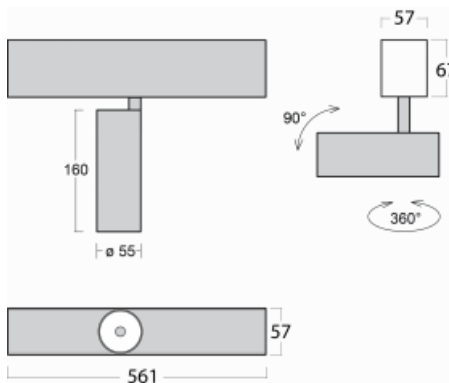

Luminaire

Lina60-S

04S-200F-10GDE/940, W

EPD[®]

You will appreciate the L-Click system on the Lina60-S luminaire with a direct light distribution, which effectively saves you both time and money. How? The module simply clicks into the profile, so a lot of work is saved during assembly. This solution also prevents the direct touch of the LED technology and lengthens its operating life. The Lina60-S lighting system can be assembled creating endless lines and a big variety of shapes. In addition to great power output, the luminaire also has a great price. It will find its use in commercial, social and public spaces.

Technical drawing

Type of installation	Recessed, Surface, Wall mounted, Suspended
Light distribution	Direct
Luminaire shape	Linear
Colour of the luminaires	White
Material	Aluminium
Lifetime	L80/B20 50 000 hours
Warranty	5 years
Description of luminaires	Luminaire recessed/surface/wall mounted/suspended
Dimensions	561 mm × 57 mm × 67 mm
Light source	LED MODUL
Type of optical system	Reflector
Luminous flux	1250 lm ± 10 %
Colour Temperature	4000 K cool white
Luminous efficacy	92 lm/W
MacAdam Light source	3
Colour rendering index	90
Beam angle	45°
UGR max. X=4H Y=8H, ρ=70,50,20	21.7