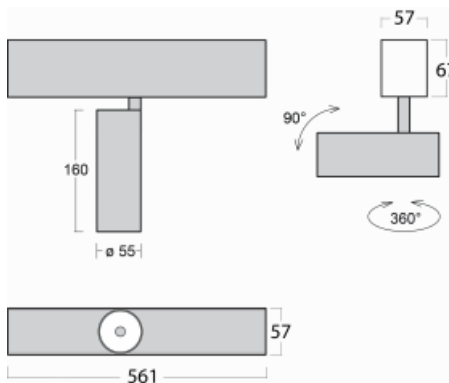

Luminaire

Lina60-S

04S-200F-10GDE/940, S

EPD[®]

You will appreciate the L-Click system on the Lina60-S luminaire with a direct light distribution, which effectively saves you both time and money. How? The module simply clicks into the profile, so a lot of work is saved during assembly. This solution also prevents the direct touch of the LED technology and lengthens its operating life. The Lina60-S lighting system can be assembled creating endless lines and a big variety of shapes. In addition to great power output, the luminaire also has a great price. It will find its use in commercial, social and public spaces.

Technical drawing

Type of installation	Recessed, Surface, Wall mounted, Suspended
Light distribution	Direct
Luminaire shape	Linear
Colour of the luminaires	Silver
Material	Aluminium
Lifetime	L80/B20 50 000 hours
Warranty	60 months
Description of luminaires	Luminaire recessed/surface/wall mounted/suspended
Dimensions	561 mm × 57 mm × 67 mm
Light source	LED MODUL
Type of optical system	Reflector
Luminous flux	1250 lm ± 10 %
Colour Temperature	4000 K cool white
Luminous efficacy	92 lm/W
MacAdam Light source	3
Colour rendering index	90
Beam angle	45°
UGR max. X=4H Y=8H, $\rho=70,50,20$	21.7