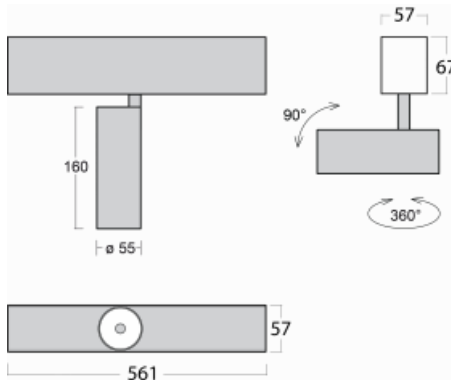

Luminaire

Lina60-S

04S-200F-10GDE/940, B

EPD®

You will appreciate the L-Click system on the Lina60-S luminaire with a direct light distribution, which effectively saves you both time and money. How? The module simply clicks into the profile, so a lot of work is saved during assembly. This solution also prevents the direct touch of the LED technology and lengthens its operating life. The Lina60-S lighting system can be assembled creating endless lines and a big variety of shapes. In addition to great power output, the luminaire also has a great price. It will find its use in commercial, social and public spaces.

Technical drawing

| | |
|---------------------------|---|
| Type of installation | Recessed, Surface, Wall mounted, Suspended |
| Light distribution | Direct |
| Luminaire shape | Linear |
| Colour of the luminaires | Black |
| Material | Aluminium |
| Lifetime | L80/B20 50 000 hours |
| Warranty | 5 years |
| Description of luminaires | Luminaire recessed/surface/wall mounted/suspended |
| Dimensions | 561 mm × 57 mm × 67 mm |
| Light source | LED MODUL |

| | |
|--|-------------------|
| Type of optical system | Reflector |
| Luminous flux* | 1250 lm |
| Colour Temperature | 4000 K cool white |
| Luminous efficacy | 92 lm/W |
| MacAdam Light source | 3 |
| Colour rendering index | 90 |
| Beam angle | 45° |
| UGR max. X=4H Y=8H, $\rho=70,50,20$ | 21.7 |