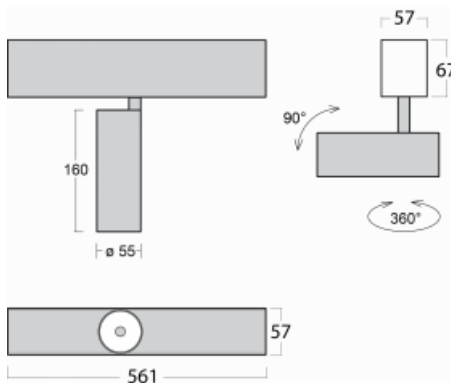

Luminaire

Lina60-S

04S-200F-10GDE/930, W

EPD®

You will appreciate the L-Click system on the Lina60-S luminaire with a direct light distribution, which effectively saves you both time and money. How? The module simply clicks into the profile, so a lot of work is saved during assembly. This solution also prevents the direct touch of the LED technology and lengthens its operating life. The Lina60-S lighting system can be assembled creating endless lines and a big variety of shapes. In addition to great power output, the luminaire also has a great price. It will find its use in commercial, social and public spaces.

Technical drawing

Type of installation	Recessed, Surface, Wall mounted, Suspended
Light distribution	Direct
Luminaire shape	Linear
Colour of the luminaires	White
Material	Aluminium
Lifetime	L80/B20 50 000 hours
Warranty	60 months
Description of luminaires	Luminaire recessed/surface/wall mounted/suspended
Dimensions	561 mm × 57 mm × 67 mm
Light source	LED MODUL
Type of optical system	Reflector
Luminous flux	1200 lm ± 10 %
Colour Temperature	3000 K warm white
Luminous efficacy	88 lm/W
MacAdam Light source	3
Colour rendering index	90
Beam angle	45°
UGR max. X=4H Y=8H, ρ=70,50,20	21.5