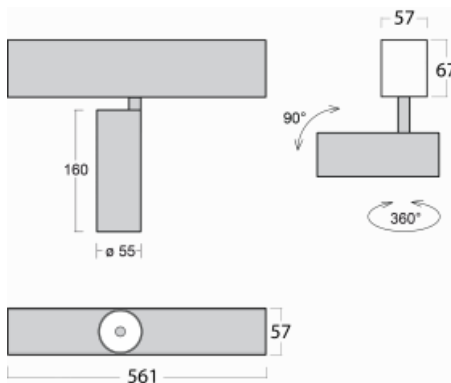

Luminaire

Lina60-S

04S-200F-10GDE/930, B

EPD®

You will appreciate the L-Click system on the Lina60-S luminaire with a direct light distribution, which effectively saves you both time and money. How? The module simply clicks into the profile, so a lot of work is saved during assembly. This solution also prevents the direct touch of the LED technology and lengthens its operating life. The Lina60-S lighting system can be assembled creating endless lines and a big variety of shapes. In addition to great power output, the luminaire also has a great price. It will find its use in commercial, social and public spaces.

Technical drawing

Type of installation	Recessed, Surface, Wall mounted, Suspended
Light distribution	Direct
Luminaire shape	Linear
Colour of the luminaires	Black
Material	Aluminium
Lifetime	L80/B20 50 000 hours
Warranty	60 months
Description of luminaires	Luminaire recessed/surface/wall mounted/suspended
Dimensions	561 mm × 57 mm × 67 mm
Light source	LED MODUL
Type of optical system	Reflector
Luminous flux	1200 lm ± 10 %
Colour Temperature	3000 K warm white
Luminous efficacy	88 lm/W
MacAdam Light source	3
Colour rendering index	90
Beam angle	45°
UGR max. X=4H Y=8H, ρ=70,50,20	21.5