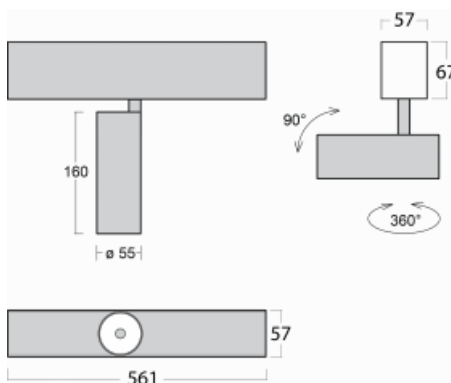

# Lina60-S

04S-200F-10GDD/940, W

**EPD<sup>®</sup>**

You will appreciate the L-Click system on the Lina60-S luminaire with a direct light distribution, which effectively saves you both time and money. How? The module simply clicks into the profile, so a lot of work is saved during assembly. This solution also prevents the direct touch of the LED technology and lengthens its operating life. The Lina60-S lighting system can be assembled creating endless lines and a big variety of shapes. In addition to great power output, the luminaire also has a great price. It will find its use in commercial, social and public spaces.

**Technical drawing**

Type of installation	Recessed, Surface, Wall mounted, Suspended
Light distribution	Direct
Luminaire shape	Linear
Colour of the luminaires	White
Material	Aluminium
Lifetime	L80/B20 50 000 hours
Warranty	60 months
Description of luminaires	Luminaire recessed/surface/wall mounted/suspended
Dimensions	561 mm × 57 mm × 67 mm
Light source	LED MODUL
Type of optical system	Reflector
Luminous flux	1250 lm ± 10 %
Colour Temperature	4000 K cool white
Luminous efficacy	92 lm/W
MacAdam Light source	3
Colour rendering index	90
Beam angle	45°
UGR max. X=4H Y=8H, $\rho=70,50,20$	21.7