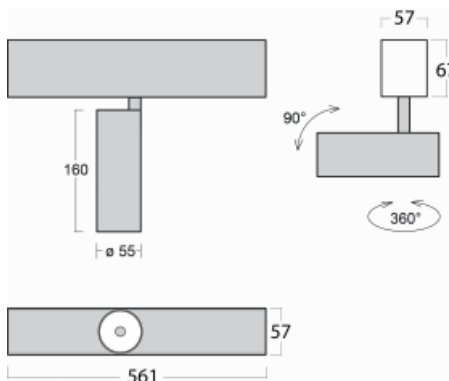

Luminaire

Lina60-S

04S-200F-10GDD/940, S

EPD[®]

You will appreciate the L-Click system on the Lina60-S luminaire with a direct light distribution, which effectively saves you both time and money. How? The module simply clicks into the profile, so a lot of work is saved during assembly. This solution also prevents the direct touch of the LED technology and lengthens its operating life. The Lina60-S lighting system can be assembled creating endless lines and a big variety of shapes. In addition to great power output, the luminaire also has a great price. It will find its use in commercial, social and public spaces.

Technical drawing

Type of installation	Recessed, Surface, Wall mounted, Suspended
Light distribution	Direct
Luminaire shape	Linear
Colour of the luminaires	Silver
Material	Aluminium
Lifetime	L80/B20 50 000 hours
Warranty	5 years
Description of luminaires	Luminaire recessed/surface/wall mounted/suspended
Dimensions	561 mm × 57 mm × 67 mm
Light source	LED MODUL
Type of optical system	Reflector
Luminous flux*	1250 lm
Colour Temperature	4000 K cool white
Luminous efficacy	92 lm/W
MacAdam Light source	3
Colour rendering index	90
Beam angle	45°
UGR max. X=4H Y=8H, $\rho=70,50,20$	21.7

Curve

Luminaire power input* 13.6 W

Connection of the luminaires DALI

Electrical voltage 220-240V

Frequency 50/60Hz

⊕ CE IP 20

*±10 %

Downloads