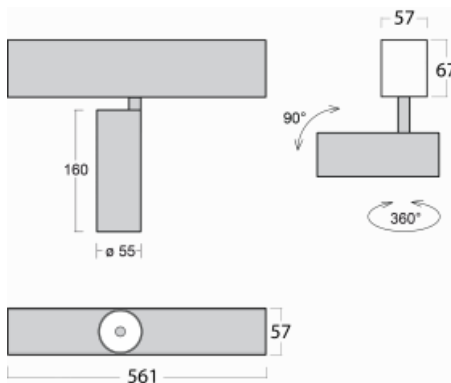

Luminaire

Lina60-S

04S-200F-10GDD/940, B

EPD®

You will appreciate the L-Click system on the Lina60-S luminaire with a direct light distribution, which effectively saves you both time and money. How? The module simply clicks into the profile, so a lot of work is saved during assembly. This solution also prevents the direct touch of the LED technology and lengthens its operating life. The Lina60-S lighting system can be assembled creating endless lines and a big variety of shapes. In addition to great power output, the luminaire also has a great price. It will find its use in commercial, social and public spaces.

Technical drawing

Type of installation	Recessed, Surface, Wall mounted, Suspended
Light distribution	Direct
Luminaire shape	Linear
Colour of the luminaires	Black
Material	Aluminium
Lifetime	L80/B20 50 000 hours
Warranty	5 years
Description of luminaires	Luminaire recessed/surface/wall mounted/suspended
Dimensions	561 mm × 57 mm × 67 mm
Light source	LED MODUL
Type of optical system	Reflector
Luminous flux*	1250 lm
Colour Temperature	4000 K cool white
Luminous efficacy	92 lm/W
MacAdam Light source	3
Colour rendering index	90
Beam angle	45°
UGR max. X=4H Y=8H, $\rho=70,50,20$	21.7

Curve

Luminaire power input* 13.6 W

Connection of the luminaires DALI

Electrical voltage 220-240V

Frequency 50/60Hz

⊕ CE IP 20

*±10 %

Downloads