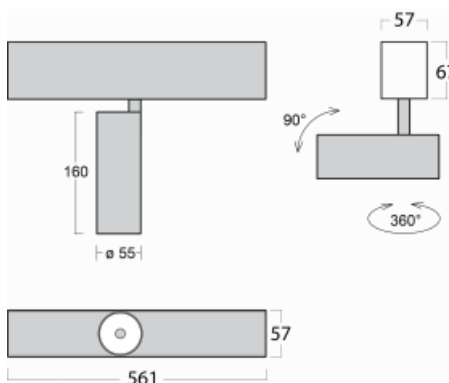

Luminaire

Lina60-S

04S-200F-10GDD/930, W

EPD®

You will appreciate the L-Click system on the Lina60-S luminaire with a direct light distribution, which effectively saves you both time and money. How? The module simply clicks into the profile, so a lot of work is saved during assembly. This solution also prevents the direct touch of the LED technology and lengthens its operating life. The Lina60-S lighting system can be assembled creating endless lines and a big variety of shapes. In addition to great power output, the luminaire also has a great price. It will find its use in commercial, social and public spaces.

Technical drawing

| | |
|-----------------------------------|---|
| Type of installation | Recessed, Surface, Wall mounted, Suspended |
| Light distribution | Direct |
| Luminaire shape | Linear |
| Colour of the luminaires | White |
| Material | Aluminium |
| Lifetime | L80/B20 50 000 hours |
| Warranty | 5 years |
| Description of luminaires | Luminaire recessed/surface/wall mounted/suspended |
| Dimensions | 561 mm × 57 mm × 67 mm |
| Weight | 2.2 kg |
| Light source | LED MODUL |
| Type of optical system | Reflector |
| Luminous flux* | 1200 lm |
| Colour Temperature | 3000 K warm white |
| Luminous efficacy | 88 lm/W |
| MacAdam Light source | 3 |
| Colour rendering index | 90 |
| Beam angle | 45° |
| UGR max. X=4H Y=8H, ρ=70,50,20 | 21.5 |

Curve

Luminaire power input* 13.6 W

Connection of the luminaires DALI

Electrical voltage 220-240V

Frequency 50/60Hz

⊕ CE IP 20

*±10 %

Downloads