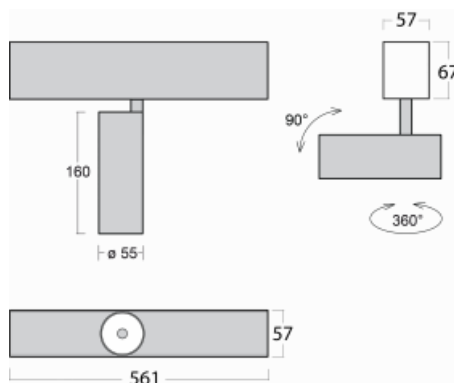

# Lina60-S

04S-200F-10GDD/930, S

EPD®

You will appreciate the L-Click system on the Lina60-S luminaire with a direct light distribution, which effectively saves you both time and money. How? The module simply clicks into the profile, so a lot of work is saved during assembly. This solution also prevents the direct touch of the LED technology and lengthens its operating life. The Lina60-S lighting system can be assembled creating endless lines and a big variety of shapes. In addition to great power output, the luminaire also has a great price. It will find its use in commercial, social and public spaces.

## Technical drawing

Type of installation	Recessed, Surface, Wall mounted, Suspended
Light distribution	Direct
Luminaire shape	Linear
Colour of the luminaires	Silver
Material	Aluminium
Lifetime	L80/B20 50 000 hours
Warranty	5 years
Description of luminaires	Luminaire recessed/surface/wall mounted/suspended
Dimensions	561 mm × 57 mm × 67 mm
Weight	2.2 kg
Light source	LED MODUL
Type of optical system	Reflector
Luminous flux*	1200 lm
Colour Temperature	3000 K warm white
Luminous efficacy	88 lm/W
MacAdam Light source	3
Colour rendering index	90
Beam angle	45°
UGR max. X=4H Y=8H, ρ=70,50,20	21.5