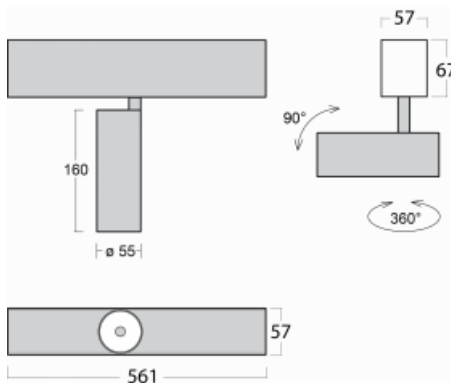

# Lina60-S

04S-200F-10GDD/930, S

EPD®

You will appreciate the L-Click system on the Lina60-S luminaire with a direct light distribution, which effectively saves you both time and money. How? The module simply clicks into the profile, so a lot of work is saved during assembly. This solution also prevents the direct touch of the LED technology and lengthens its operating life. The Lina60-S lighting system can be assembled creating endless lines and a big variety of shapes. In addition to great power output, the luminaire also has a great price. It will find its use in commercial, social and public spaces.

## Technical drawing

Type of installation	Recessed, Surface, Wall mounted, Suspended
Light distribution	Direct
Luminaire shape	Linear
Colour of the luminaires	Silver
Material	Aluminium
Lifetime	L80/B20 50 000 hours
Warranty	60 months
Description of luminaires	Luminaire recessed/surface/wall mounted/suspended
Dimensions	561 mm × 57 mm × 67 mm
Weight	2.2 kg
Light source	LED MODUL
Type of optical system	Reflector
Luminous flux	1200 lm ± 10 %
Colour Temperature	3000 K warm white
Luminous efficacy	88 lm/W
MacAdam Light source	3
Colour rendering index	90
Beam angle	45°
UGR max. X=4H Y=8H, $\rho=70,50,20$	21.5