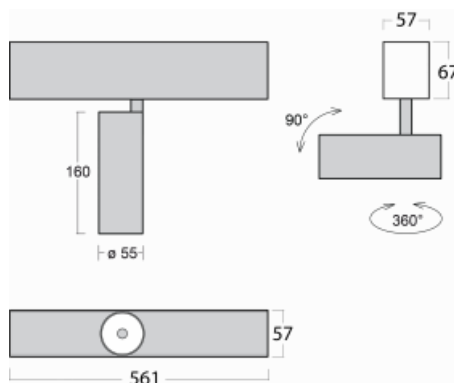

# Lina60-S

04S-200F-10GDD/930, B

EPD®

You will appreciate the L-Click system on the Lina60-S luminaire with a direct light distribution, which effectively saves you both time and money. How? The module simply clicks into the profile, so a lot of work is saved during assembly. This solution also prevents the direct touch of the LED technology and lengthens its operating life. The Lina60-S lighting system can be assembled creating endless lines and a big variety of shapes. In addition to great power output, the luminaire also has a great price. It will find its use in commercial, social and public spaces.

## Technical drawing

Type of installation	Recessed, Surface, Wall mounted, Suspended
Light distribution	Direct
Luminaire shape	Linear
Colour of the luminaires	Black
Material	Aluminium
Lifetime	L80/B20 50 000 hours
Warranty	60 months
Description of luminaires	Luminaire recessed/surface/wall mounted/suspended
Dimensions	561 mm × 57 mm × 67 mm
Weight	2.2 kg
Light source	LED MODUL
Type of optical system	Reflector
Luminous flux	1200 lm ± 10 %
Colour Temperature	3000 K warm white
Luminous efficacy	88 lm/W
MacAdam Light source	3
Colour rendering index	90
Beam angle	45°
UGR max. X=4H Y=8H, ρ=70,50,20	21.5