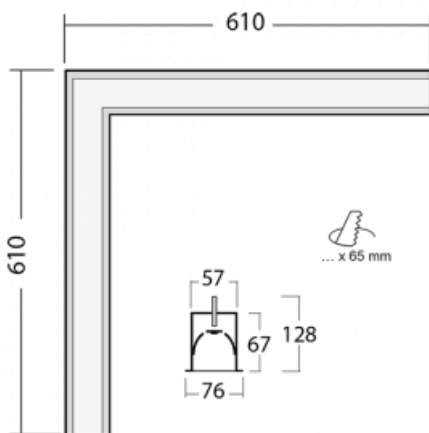

# Lina60-S

04S-020I-20GEE/840, W

**EPD<sup>®</sup>**

You will appreciate the L-Click system on the Lina60-S luminaire with a direct light distribution, which effectively saves you both time and money. How? The module simply clicks into the profile, so a lot of work is saved during assembly. This solution also prevents the direct touch of the LED technology and lengthens its operating life. The Lina60-S lighting system can be assembled creating endless lines and a big variety of shapes. In addition to great power output, the luminaire also has a great price. It will find its use in commercial, social and public spaces.

**Technical drawing**

|                                   |                         |
|-----------------------------------|-------------------------|
| Type of installation              | Recessed                |
| Light distribution                | Direct                  |
| Luminaire shape                   | Corner                  |
| Colour of the luminaires          | White                   |
| Material                          | Aluminium               |
| Lifetime                          | L90/B50 50 000 hours    |
| Warranty                          | 5 years                 |
| Description of luminaires         | Luminaire recessed      |
| Dimensions                        | 610 mm × 610 mm × 67 mm |
| Light source                      | LED MODUL               |
| Type of optical system            | Microprisma             |
| Luminous flux*                    | 940 lm                  |
| Colour Temperature                | 4000 K cool white       |
| Luminous efficacy                 | 121 lm/W                |
| MacAdam Light source              | 2                       |
| Colour rendering index            | 80                      |
| UGR max. X=4H<br>Y=8H, ρ=70,50,20 | 18.4                    |