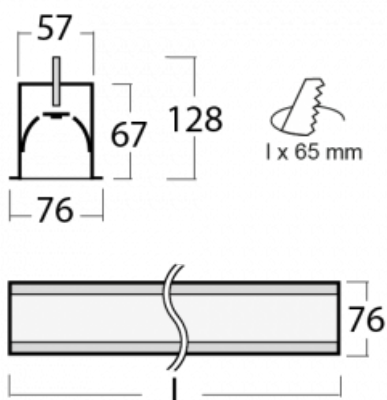

# Lina60-S

04S-000K-30GEE/840, S

**EPD®**

You will appreciate the L-Click system on the Lina60-S luminaire with a direct light distribution, which effectively saves you both time and money. How? The module simply clicks into the profile, so a lot of work is saved during assembly. This solution also prevents the direct touch of the LED technology and lengthens its operating life. The Lina60-S lighting system can be assembled creating endless lines and a big variety of shapes. In addition to great power output, the luminaire also has a great price. It will find its use in commercial, social and public spaces.

**Technical drawing**

|                                   |                         |
|-----------------------------------|-------------------------|
| Type of installation              | Recessed                |
| Light distribution                | Direct                  |
| Luminaire shape                   | Linear                  |
| Colour of the luminaires          | Silver                  |
| Material                          | Aluminium               |
| Lifetime                          | L90/B50 50 000 hours    |
| Warranty                          | 5 years                 |
| Description of luminaires         | Luminaire recessed      |
| Dimensions                        | 1683 mm × 76 mm × 67 mm |
| Light source                      | LED MODUL               |
| Type of optical system            | Opal diffuser           |
| Luminous flux*                    | 3200 lm                 |
| Colour Temperature                | 4000 K cool white       |
| Luminous efficacy                 | 144 lm/W                |
| MacAdam Light source              | 2                       |
| Colour rendering index            | 80                      |
| UGR max. X=4H<br>Y=8H, ρ=70,50,20 | 25.1                    |