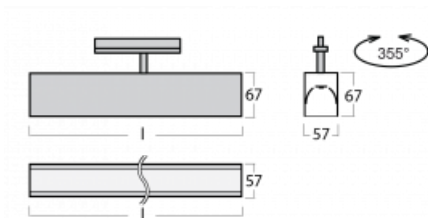

## Technical drawing

Type of installation	3 circuit track
Light distribution	Direct
Luminaire shape	Linear
Colour of the luminaires	White
Material	Aluminium
Lifetime	L90/B50 50 000 hours
Warranty	5 years
Description of luminaires	Luminaire 3 circuit track
Dimensions	1408 mm × 57 mm × 67 mm
Weight	3.6 kg
Light source	LED MODUL
Type of optical system	Opal diffuser
Luminous flux*	4090 lm
Colour Temperature	4000 K cool white
Luminous efficacy	132 lm/W
MacAdam Light source	2
Colour rendering index	80
UGR max. X=4H Y=8H, $\rho=70,50,20$	26.6