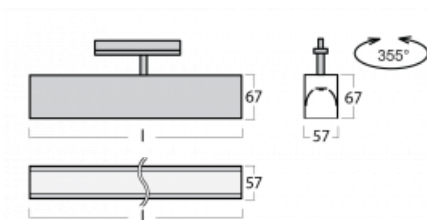

Technical drawing

| | |
|--|---------------------------|
| Type of installation | 3 circuit track |
| Light distribution | Direct |
| Luminaire shape | Linear |
| Colour of the luminaires | Silver |
| Material | Aluminium |
| Lifetime | L90/B50 50 000 hours |
| Warranty | 5 years |
| Description of luminaires | Luminaire 3 circuit track |
| Dimensions | 1408 mm × 57 mm × 67 mm |
| Weight | 3.6 kg |
| Light source | LED MODUL |
| Type of optical system | Opal diffuser |
| Luminous flux* | 4090 lm |
| Colour Temperature | 4000 K cool white |
| Luminous efficacy | 132 lm/W |
| MacAdam Light source | 2 |
| Colour rendering index | 80 |
| UGR max. X=4H Y=8H, $\rho=70,50,20$ | 26.6 |