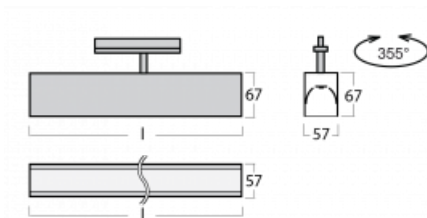

Luminaire

Lina60-T

04-600K-25GGE/840, S

The Lina60-T luminaires are based on the concept of Lina60 luminaires. In this case, however, the luminaires are installed in three-circuit tracks. These luminaires are suitable for supplementing accent lighting provided by other luminaires from our product range, for example Vali80-T. With its diffused light, Lina60-T helps to balance the lighting in the room by illuminating the communication zones, especially in the sales areas. The luminaires feature a support adapter in which the luminaire can be rotated along the Z axis thus modifying the arrangement of the system and also partially direct the light in a given space.

Technical drawing

Type of installation	3 circuit track
Light distribution	Direct
Luminaire shape	Linear
Colour of the luminaires	Silver
Material	Aluminium
Lifetime	L90/B50 50 000 hours
Warranty	60 months
Description of luminaires	Luminaire 3 circuit track
Dimensions	1408 mm × 57 mm × 67 mm
Weight	3.6 kg
Light source	LED MODUL
Type of optical system	Opal diffuser
Luminous flux	4090 lm ± 10 %
Colour Temperature	4000 K cool white
Luminous efficacy	132 lm/W
MacAdam Light source	2
Colour rendering index	80
UGR max. X=4H Y=8H, $\rho=70,50,20$	26.6