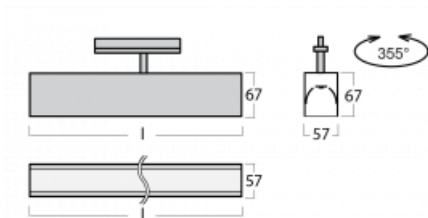

Luminaire

Lina60-T

04-600K-25GGE/840, B

The Lina60-T luminaires are based on the concept of Lina60 luminaires. In this case, however, the luminaires are installed in three-circuit tracks. These luminaires are suitable for supplementing accent lighting provided by other luminaires from our product range, for example Vali80-T. With its diffused light, Lina60-T helps to balance the lighting in the room by illuminating the communication zones, especially in the sales areas. The luminaires feature a support adapter in which the luminaire can be rotated along the Z axis thus modifying the arrangement of the system and also partially direct the light in a given space.

Technical drawing

Type of installation	3 circuit track
Light distribution	Direct
Luminaire shape	Linear
Colour of the luminaires	Black
Material	Aluminium
Lifetime	L90/B50 50 000 hours
Warranty	60 months
Description of luminaires	Luminaire 3 circuit track
Dimensions	1408 mm × 57 mm × 67 mm
Weight	3.6 kg
Light source	LED MODUL
Type of optical system	Opal diffuser
Luminous flux	4090 lm ± 10 %
Colour Temperature	4000 K cool white
Luminous efficacy	132 lm/W
MacAdam Light source	2
Colour rendering index	80
UGR max. X=4H Y=8H, $\rho=70,50,20$	26.6