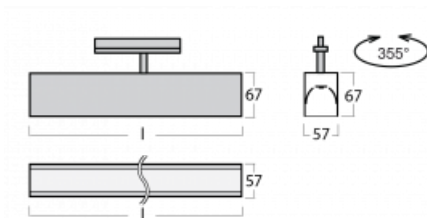

## Technical drawing

Type of installation	3 circuit track
Light distribution	Direct
Luminaire shape	Linear
Colour of the luminaires	Silver
Material	Aluminium
Lifetime	L90/B50 50 000 hours
Warranty	5 years
Description of luminaires	Luminaire 3 circuit track
Dimensions	1408 mm × 57 mm × 67 mm
Weight	3.9 kg
Light source	LED MODUL
Type of optical system	Opal diffuser
Luminous flux	3890 lm ± 10 %
Colour Temperature	3000 K warm white
Luminous efficacy	125 lm/W
MacAdam Light source	2
Colour rendering index	80
UGR max. X=4H Y=8H, $\rho=70,50,20$	26.4