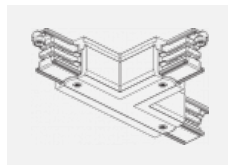

XTS36-1, grey
T-feed, grey