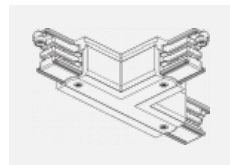

XTS36-2, black
T-feed, black