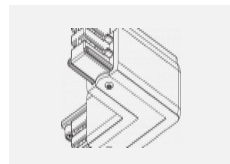

XTS34-2, black
L-feed, black