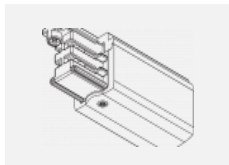

XTS12-3, white
End feed, white