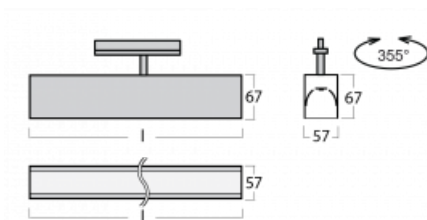

Technical drawing

Type of installation	3 circuit track
Light distribution	Direct
Luminaire shape	Linear
Colour of the luminaires	Black
Material	Aluminium
Lifetime	L90/B50 50 000 hours
Warranty	5 years
Description of luminaires	Luminaire 3 circuit track
Dimensions	1408 mm × 57 mm × 67 mm
Weight	3.9 kg
Light source	LED MODUL
Type of optical system	Opal diffuser
Luminous flux*	3890 lm
Colour Temperature	3000 K warm white
Luminous efficacy	125 lm/W
MacAdam Light source	2
Colour rendering index	80
UGR max. X=4H Y=8H, $\rho=70,50,20$	26.4