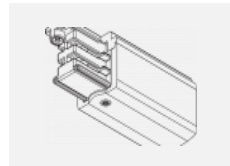

XTS12-2, black
End feed, black