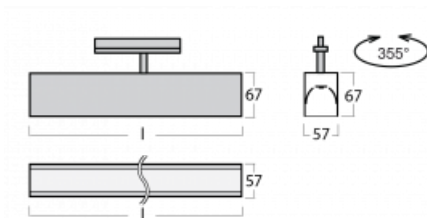

Luminaire

Lina60-T

04-600K-25GGE/830, B

The Lina60-T luminaires are based on the concept of Lina60 luminaires. In this case, however, the luminaires are installed in three-circuit tracks. These luminaires are suitable for supplementing accent lighting provided by other luminaires from our product range, for example Vali80-T. With its diffused light, Lina60-T helps to balance the lighting in the room by illuminating the communication zones, especially in the sales areas. The luminaires feature a support adapter in which the luminaire can be rotated along the Z axis thus modifying the arrangement of the system and also partially direct the light in a given space.

Technical drawing

Type of installation	3 circuit track
Light distribution	Direct
Luminaire shape	Linear
Colour of the luminaires	Black
Material	Aluminium
Lifetime	L90/B50 50 000 hours
Warranty	5 years
Description of luminaires	Luminaire 3 circuit track
Dimensions	1408 mm × 57 mm × 67 mm
Weight	3.9 kg
Light source	LED MODUL
Type of optical system	Opal diffuser
Luminous flux	3890 lm ± 10 %
Colour Temperature	3000 K warm white
Luminous efficacy	125 lm/W
MacAdam Light source	2
Colour rendering index	80
UGR max. X=4H Y=8H, $\rho=70,50,20$	26.4