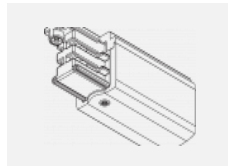

XTS12-1, grey
End feed, grey