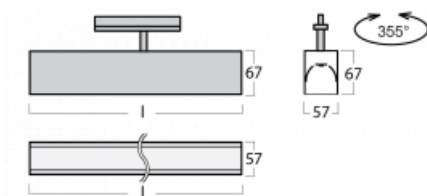

Luminaire

Lina60-T

04-600K-25GGD/840, W

The Lina60-T luminaires are based on the concept of Lina60 luminaires. In this case, however, the luminaires are installed in three-circuit tracks. These luminaires are suitable for supplementing accent lighting provided by other luminaires from our product range, for example Vali80-T. With its diffused light, Lina60-T helps to balance the lighting in the room by illuminating the communication zones, especially in the sales areas. The luminaires feature a support adapter in which the luminaire can be rotated along the Z axis thus modifying the arrangement of the system and also partially direct the light in a given space.

Technical drawing

Type of installation	3 circuit track
Light distribution	Direct
Luminaire shape	Linear
Colour of the luminaires	White
Material	Aluminium
Lifetime	L90/B50 50 000 hours
Warranty	60 months
Description of luminaires	Luminaire 3 circuit track
Dimensions	1408 mm × 57 mm × 67 mm
Light source	LED MODUL
Type of optical system	Opal diffuser
Luminous flux	4090 lm ± 10 %
Colour Temperature	4000 K cool white
Luminous efficacy	132 lm/W
MacAdam Light source	2
Colour rendering index	80
UGR max. X=4H Y=8H, ρ=70,50,20	26.6