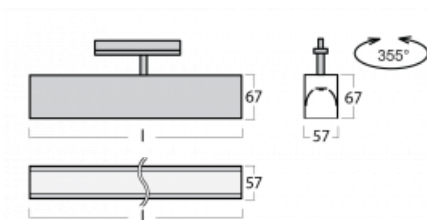

## Technical drawing

Type of installation	3 circuit track
Light distribution	Direct
Luminaire shape	Linear
Colour of the luminaires	Silver
Material	Aluminium
Lifetime	L90/B50 50 000 hours
Warranty	5 years
Description of luminaires	Luminaire 3 circuit track
Dimensions	1408 mm × 57 mm × 67 mm
Light source	LED MODUL
Type of optical system	Opal diffuser
Luminous flux*	4090 lm
Colour Temperature	4000 K cool white
Luminous efficacy	132 lm/W
MacAdam Light source	2
Colour rendering index	80
UGR max. X=4H Y=8H, ρ=70,50,20	26.6