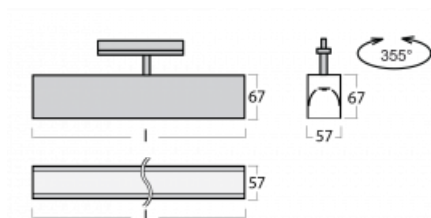

## Technical drawing

Type of installation	3 circuit track
Light distribution	Direct
Luminaire shape	Linear
Colour of the luminaires	Black
Material	Aluminium
Lifetime	L90/B50 50 000 hours
Warranty	60 months
Description of luminaires	Luminaire 3 circuit track
Dimensions	1408 mm × 57 mm × 67 mm
Light source	LED MODUL