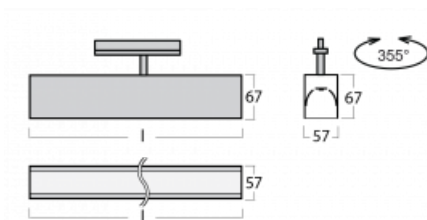

## Technical drawing

Type of installation	3 circuit track
Light distribution	Direct
Luminaire shape	Linear
Colour of the luminaires	Black
Material	Aluminium
Lifetime	L90/B50 50 000 hours
Warranty	5 years
Description of luminaires	Luminaire 3 circuit track
Dimensions	1408 mm × 57 mm × 67 mm
Light source	LED MODUL
Type of optical system	Opal diffuser
Luminous flux*	4090 lm
Colour Temperature	4000 K cool white
Luminous efficacy	132 lm/W
MacAdam Light source	2
Colour rendering index	80
UGR max. X=4H Y=8H, ρ=70,50,20	26.6