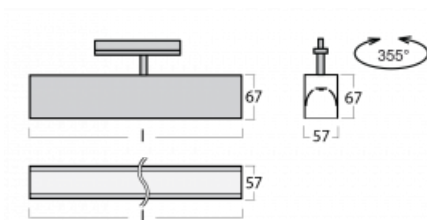

**Technical drawing**

Type of installation	3 circuit track
Light distribution	Direct
Luminaire shape	Linear
Colour of the luminaires	White
Material	Aluminium
Lifetime	L90/B50 50 000 hours
Warranty	5 years
Description of luminaires	Luminaire 3 circuit track
Dimensions	1408 mm × 57 mm × 67 mm
Light source	LED MODUL
Type of optical system	Opal diffuser
Luminous flux*	3890 lm
Colour Temperature	3000 K warm white
Luminous efficacy	125 lm/W
MacAdam Light source	2
Colour rendering index	80
UGR max. X=4H Y=8H, ρ=70,50,20	26.4