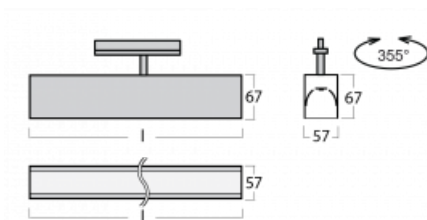

## Technical drawing

Type of installation	3 circuit track
Light distribution	Direct
Luminaire shape	Linear
Colour of the luminaires	White
Material	Aluminium
Lifetime	L90/B50 50 000 hours
Warranty	60 months
Description of luminaires	Luminaire 3 circuit track
Dimensions	1408 mm × 57 mm × 67 mm
Light source	LED MODUL
Type of optical system	Opal diffuser
Luminous flux	3890 lm ± 10 %
Colour Temperature	3000 K warm white
Luminous efficacy	125 lm/W
MacAdam Light source	2
Colour rendering index	80
UGR max. X=4H Y=8H, ρ=70,50,20	26.4