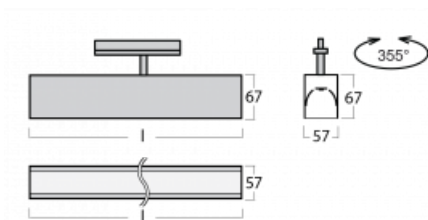

Luminaire

Lina60-T

04-600K-25GGD/830, S

The Lina60-T luminaires are based on the concept of Lina60 luminaires. In this case, however, the luminaires are installed in three-circuit tracks. These luminaires are suitable for supplementing accent lighting provided by other luminaires from our product range, for example Vali80-T. With its diffused light, Lina60-T helps to balance the lighting in the room by illuminating the communication zones, especially in the sales areas. The luminaires feature a support adapter in which the luminaire can be rotated along the Z axis thus modifying the arrangement of the system and also partially direct the light in a given space.

Technical drawing

Type of installation	3 circuit track
Light distribution	Direct
Luminaire shape	Linear
Colour of the luminaires	Silver
Material	Aluminium
Lifetime	L90/B50 50 000 hours
Warranty	60 months
Description of luminaires	Luminaire 3 circuit track
Dimensions	1408 mm × 57 mm × 67 mm
Light source	LED MODUL
Type of optical system	Opal diffuser
Luminous flux	3890 lm ± 10 %
Colour Temperature	3000 K warm white
Luminous efficacy	125 lm/W
MacAdam Light source	2
Colour rendering index	80
UGR max. X=4H Y=8H, ρ=70,50,20	26.4