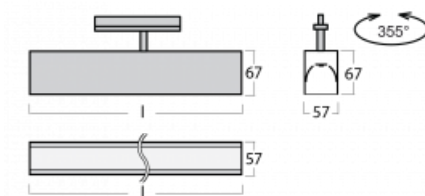

## Technical drawing

Type of installation	3 circuit track
Light distribution	Direct
Luminaire shape	Linear
Colour of the luminaires	Black
Material	Aluminium
Lifetime	L90/B50 50 000 hours
Warranty	60 months
Description of luminaires	Luminaire 3 circuit track
Dimensions	1408 mm × 57 mm × 67 mm
Light source	LED MODUL
Type of optical system	Opal diffuser
Luminous flux	3890 lm ± 10 %
Colour Temperature	3000 K warm white
Luminous efficacy	125 lm/W
MacAdam Light source	2
Colour rendering index	80
UGR max. X=4H Y=8H, ρ=70,50,20	26.4