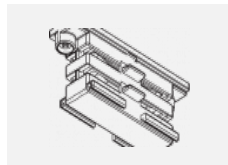

XTS21-1, grey
Straight connector, grey