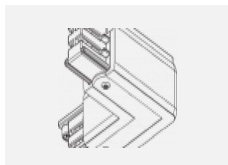

XTS35-2, black
L-feed, black