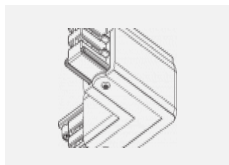

XTS34-3, white
L-feed, white