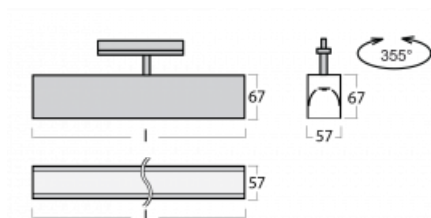

## Technical drawing

Type of installation	3 circuit track
Light distribution	Direct
Luminaire shape	Linear
Colour of the luminaires	White
Material	Aluminium
Lifetime	L90/B50 50 000 hours
Warranty	60 months
Description of luminaires	Luminaire 3 circuit track
Dimensions	1408 mm × 57 mm × 67 mm
Weight	3.7 kg
Light source	LED MODUL
Type of optical system	Opal diffuser
Luminous flux	2670 lm ± 10 %
Colour Temperature	4000 K cool white
Luminous efficacy	134 lm/W
MacAdam Light source	2
Colour rendering index	80
UGR max. X=4H Y=8H, $\rho=70,50,20$	24.4