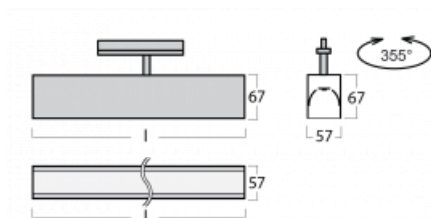

## Technical drawing

Type of installation	3 circuit track
Light distribution	Direct
Luminaire shape	Linear
Colour of the luminaires	White
Material	Aluminium
Lifetime	L90/B50 50 000 hours
Warranty	5 years
Description of luminaires	Luminaire 3 circuit track
Dimensions	1408 mm × 57 mm × 67 mm
Weight	3.7 kg
Light source	LED MODUL
Type of optical system	Opal diffuser
Luminous flux*	2670 lm
Colour Temperature	4000 K cool white
Luminous efficacy	134 lm/W
MacAdam Light source	2
Colour rendering index	80
UGR max. X=4H Y=8H, $\rho=70,50,20$	24.4