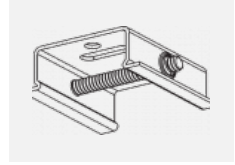

SKB10-3, white
Track clamp, white