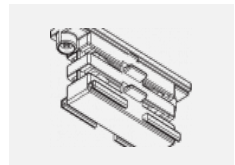

XTS21-2, black
Straight connector,
black