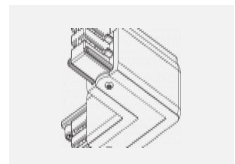

XTS34-2, black
L-feed, black