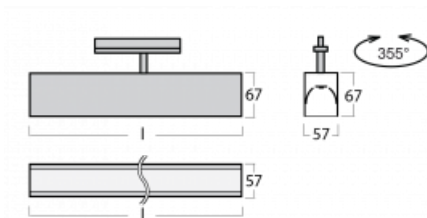

Luminaire

Lina60-T

04-600K-25GEE/840, S

The Lina60-T luminaires are based on the concept of Lina60 luminaires. In this case, however, the luminaires are installed in three-circuit tracks. These luminaires are suitable for supplementing accent lighting provided by other luminaires from our product range, for example Vali80-T. With its diffused light, Lina60-T helps to balance the lighting in the room by illuminating the communication zones, especially in the sales areas. The luminaires feature a support adapter in which the luminaire can be rotated along the Z axis thus modifying the arrangement of the system and also partially direct the light in a given space.

Technical drawing

Type of installation	3 circuit track
Light distribution	Direct
Luminaire shape	Linear
Colour of the luminaires	Silver
Material	Aluminium
Lifetime	L90/B50 50 000 hours
Warranty	60 months
Description of luminaires	Luminaire 3 circuit track
Dimensions	1408 mm × 57 mm × 67 mm
Weight	3.7 kg
Light source	LED MODUL
Type of optical system	Opal diffuser
Luminous flux	2670 lm ± 10 %
Colour Temperature	4000 K cool white
Luminous efficacy	134 lm/W
MacAdam Light source	2
Colour rendering index	80
UGR max. X=4H Y=8H, $\rho=70,50,20$	24.4