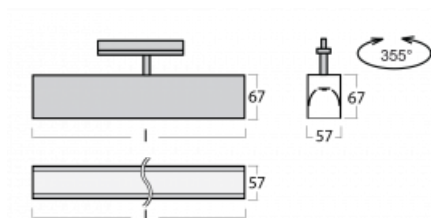

## Technical drawing

Type of installation	3 circuit track
Light distribution	Direct
Luminaire shape	Linear
Colour of the luminaires	Silver
Material	Aluminium
Lifetime	L90/B50 50 000 hours
Warranty	5 years
Description of luminaires	Luminaire 3 circuit track
Dimensions	1408 mm × 57 mm × 67 mm
Weight	3.7 kg
Light source	LED MODUL
Type of optical system	Opal diffuser
Luminous flux*	2670 lm
Colour Temperature	4000 K cool white
Luminous efficacy	134 lm/W
MacAdam Light source	2
Colour rendering index	80
UGR max. X=4H Y=8H, $\rho=70,50,20$	24.4