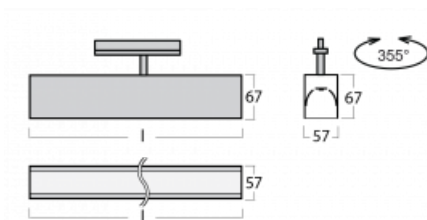

## Technical drawing

Type of installation	3 circuit track
Light distribution	Direct
Luminaire shape	Linear
Colour of the luminaires	White
Material	Aluminium
Lifetime	L90/B50 50 000 hours
Warranty	60 months
Description of luminaires	Luminaire 3 circuit track
Dimensions	1408 mm × 57 mm × 67 mm
Light source	LED MODUL
Type of optical system	Opal diffuser
Luminous flux	2540 lm ± 10 %
Colour Temperature	3000 K warm white
Luminous efficacy	127 lm/W
MacAdam Light source	2
Colour rendering index	80
UGR max. X=4H Y=8H, ρ=70,50,20	24.2